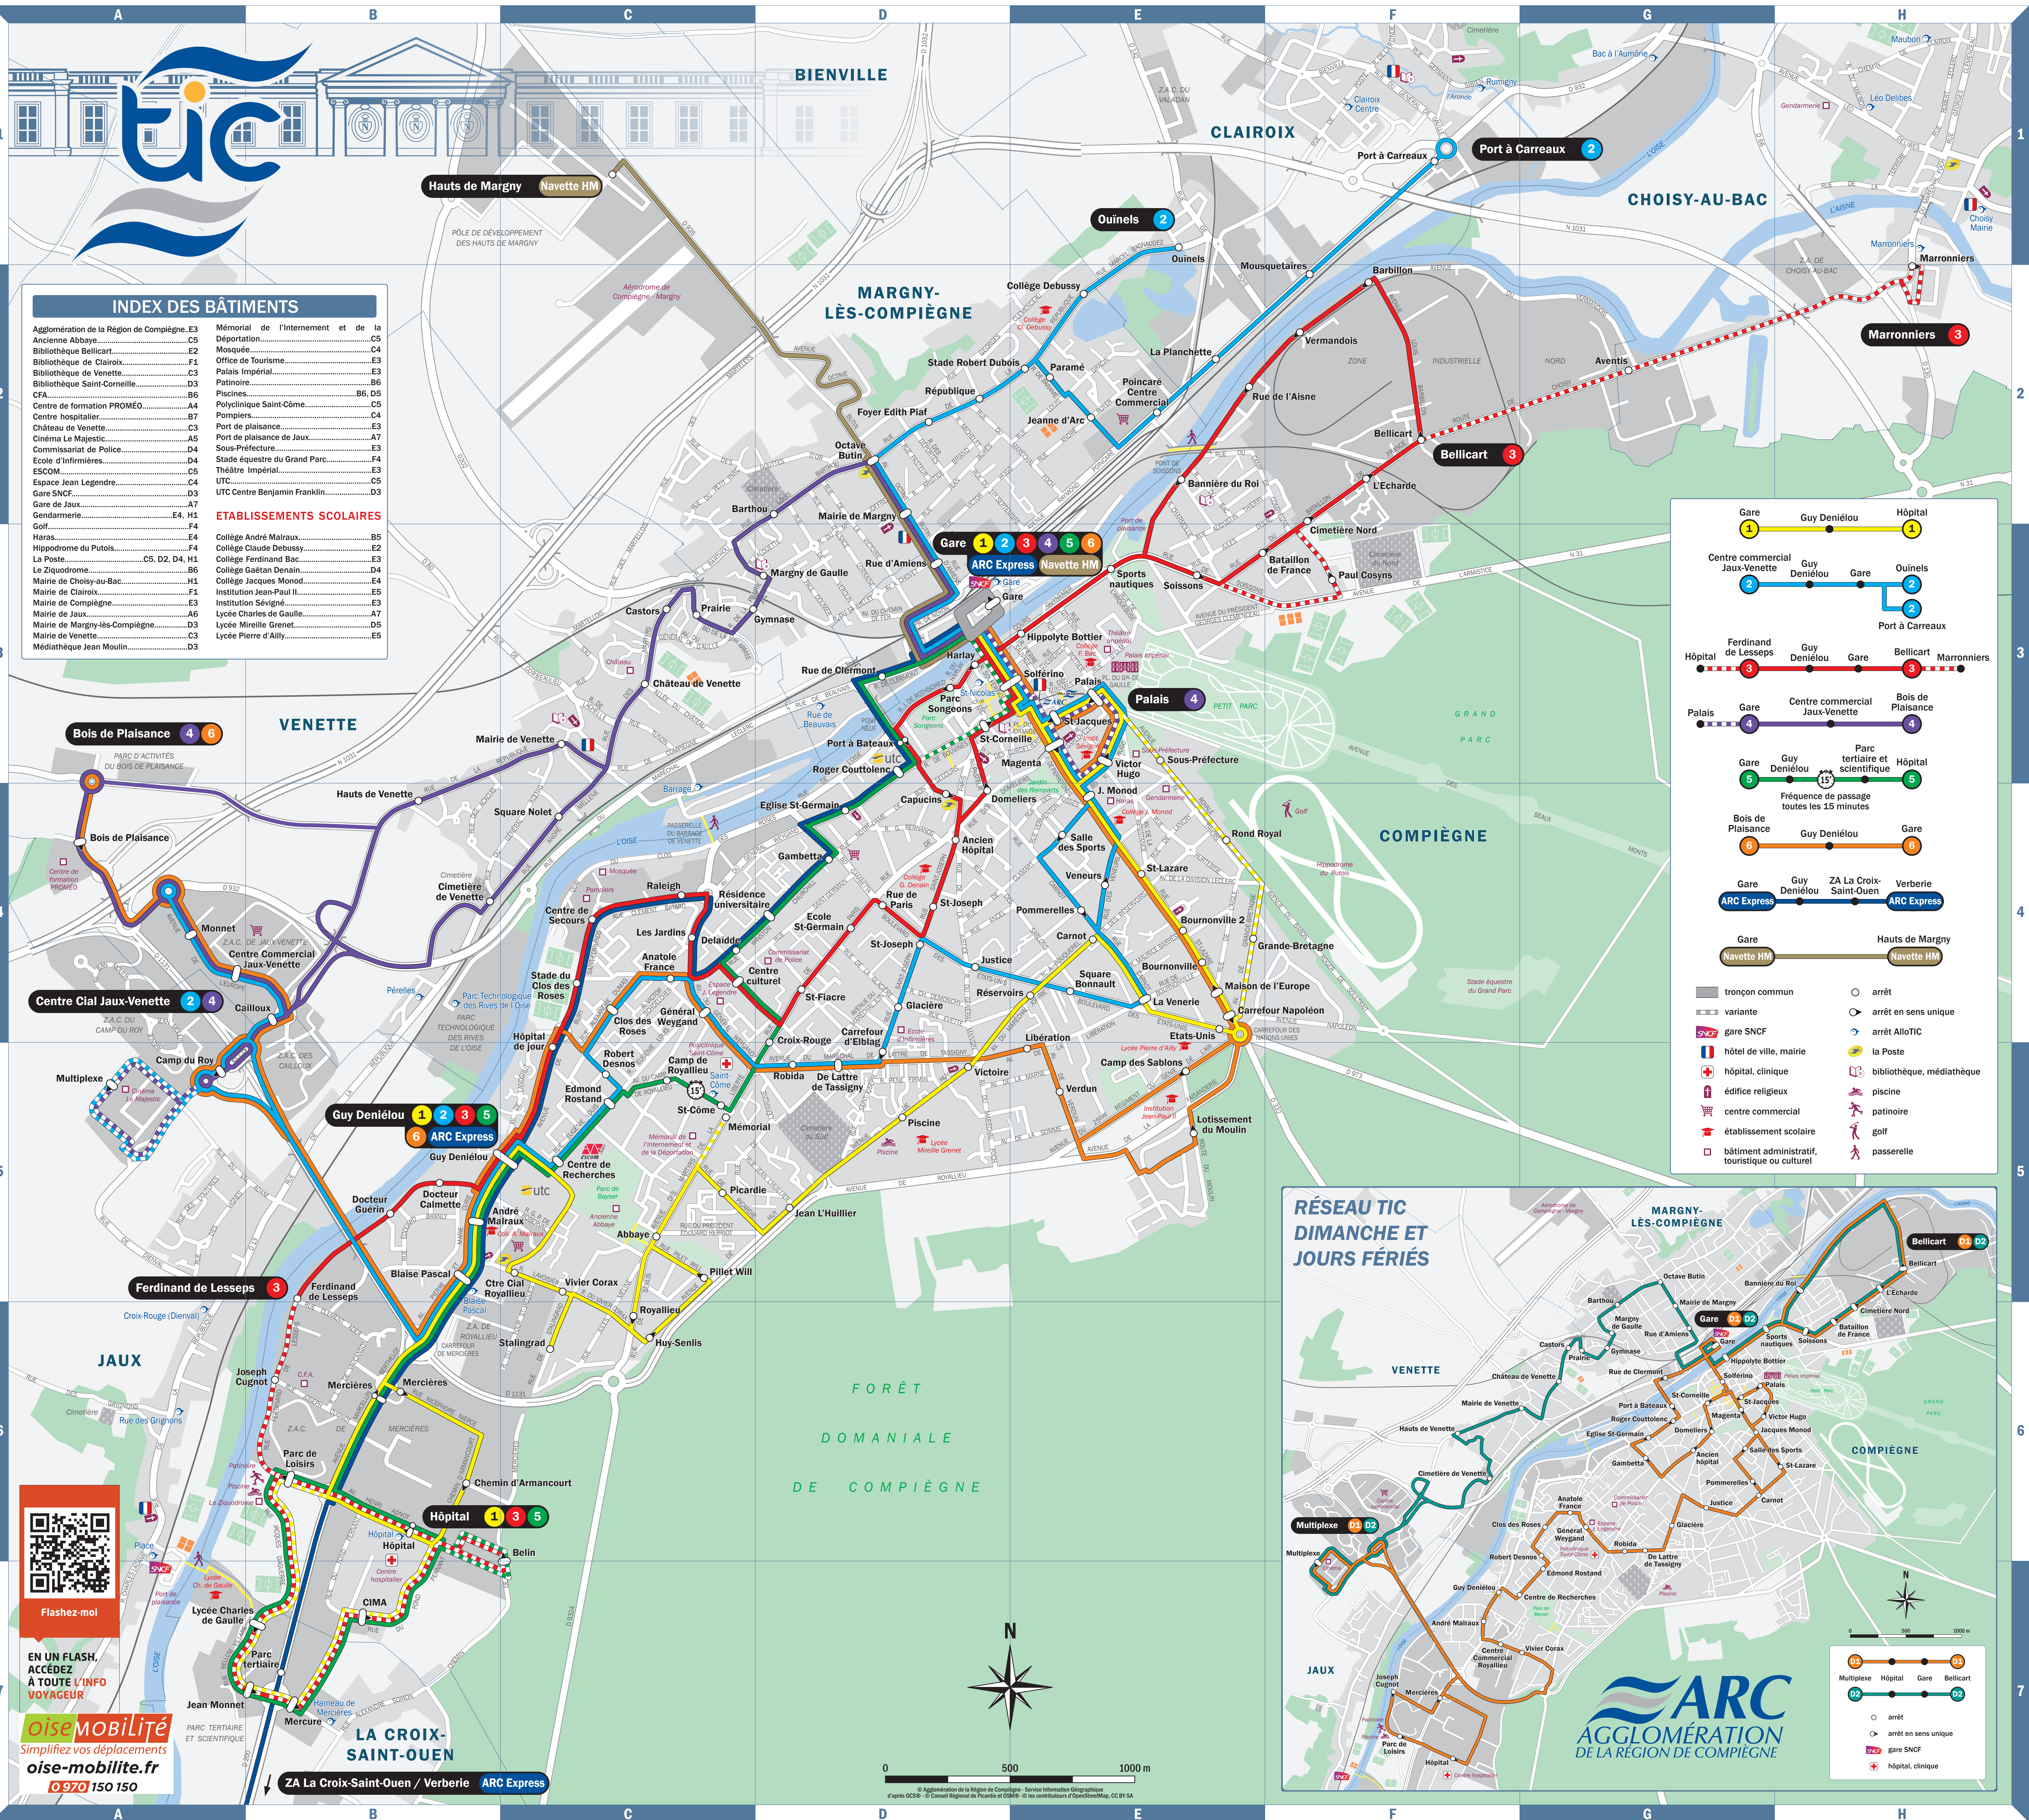

INDEX DES RUES

Table listing street names and their corresponding grid coordinates (e.g., Acaulas, rue des B4 D2).

INDEX DES ARRÊTS TIC

Table listing public transport stops and their corresponding grid coordinates (e.g., Abbaye, C5 E2).

INDEX DES BÂTIMENTS: Agglomération de la Région de Compiègne. Lists various public buildings and their locations.

ETABLISSEMENTS SCOLAIRES: Lists educational institutions such as collèges, lycées, and gymnases.

INDEX DES BÂTIMENTS (continued): Lists various administrative and cultural buildings.

EN UN FLASH, ACCÉDEZ À TOUTE L'INFO VOYAGEUR. oise-mobilite.fr 0 970 150 150

0 500 1000 m