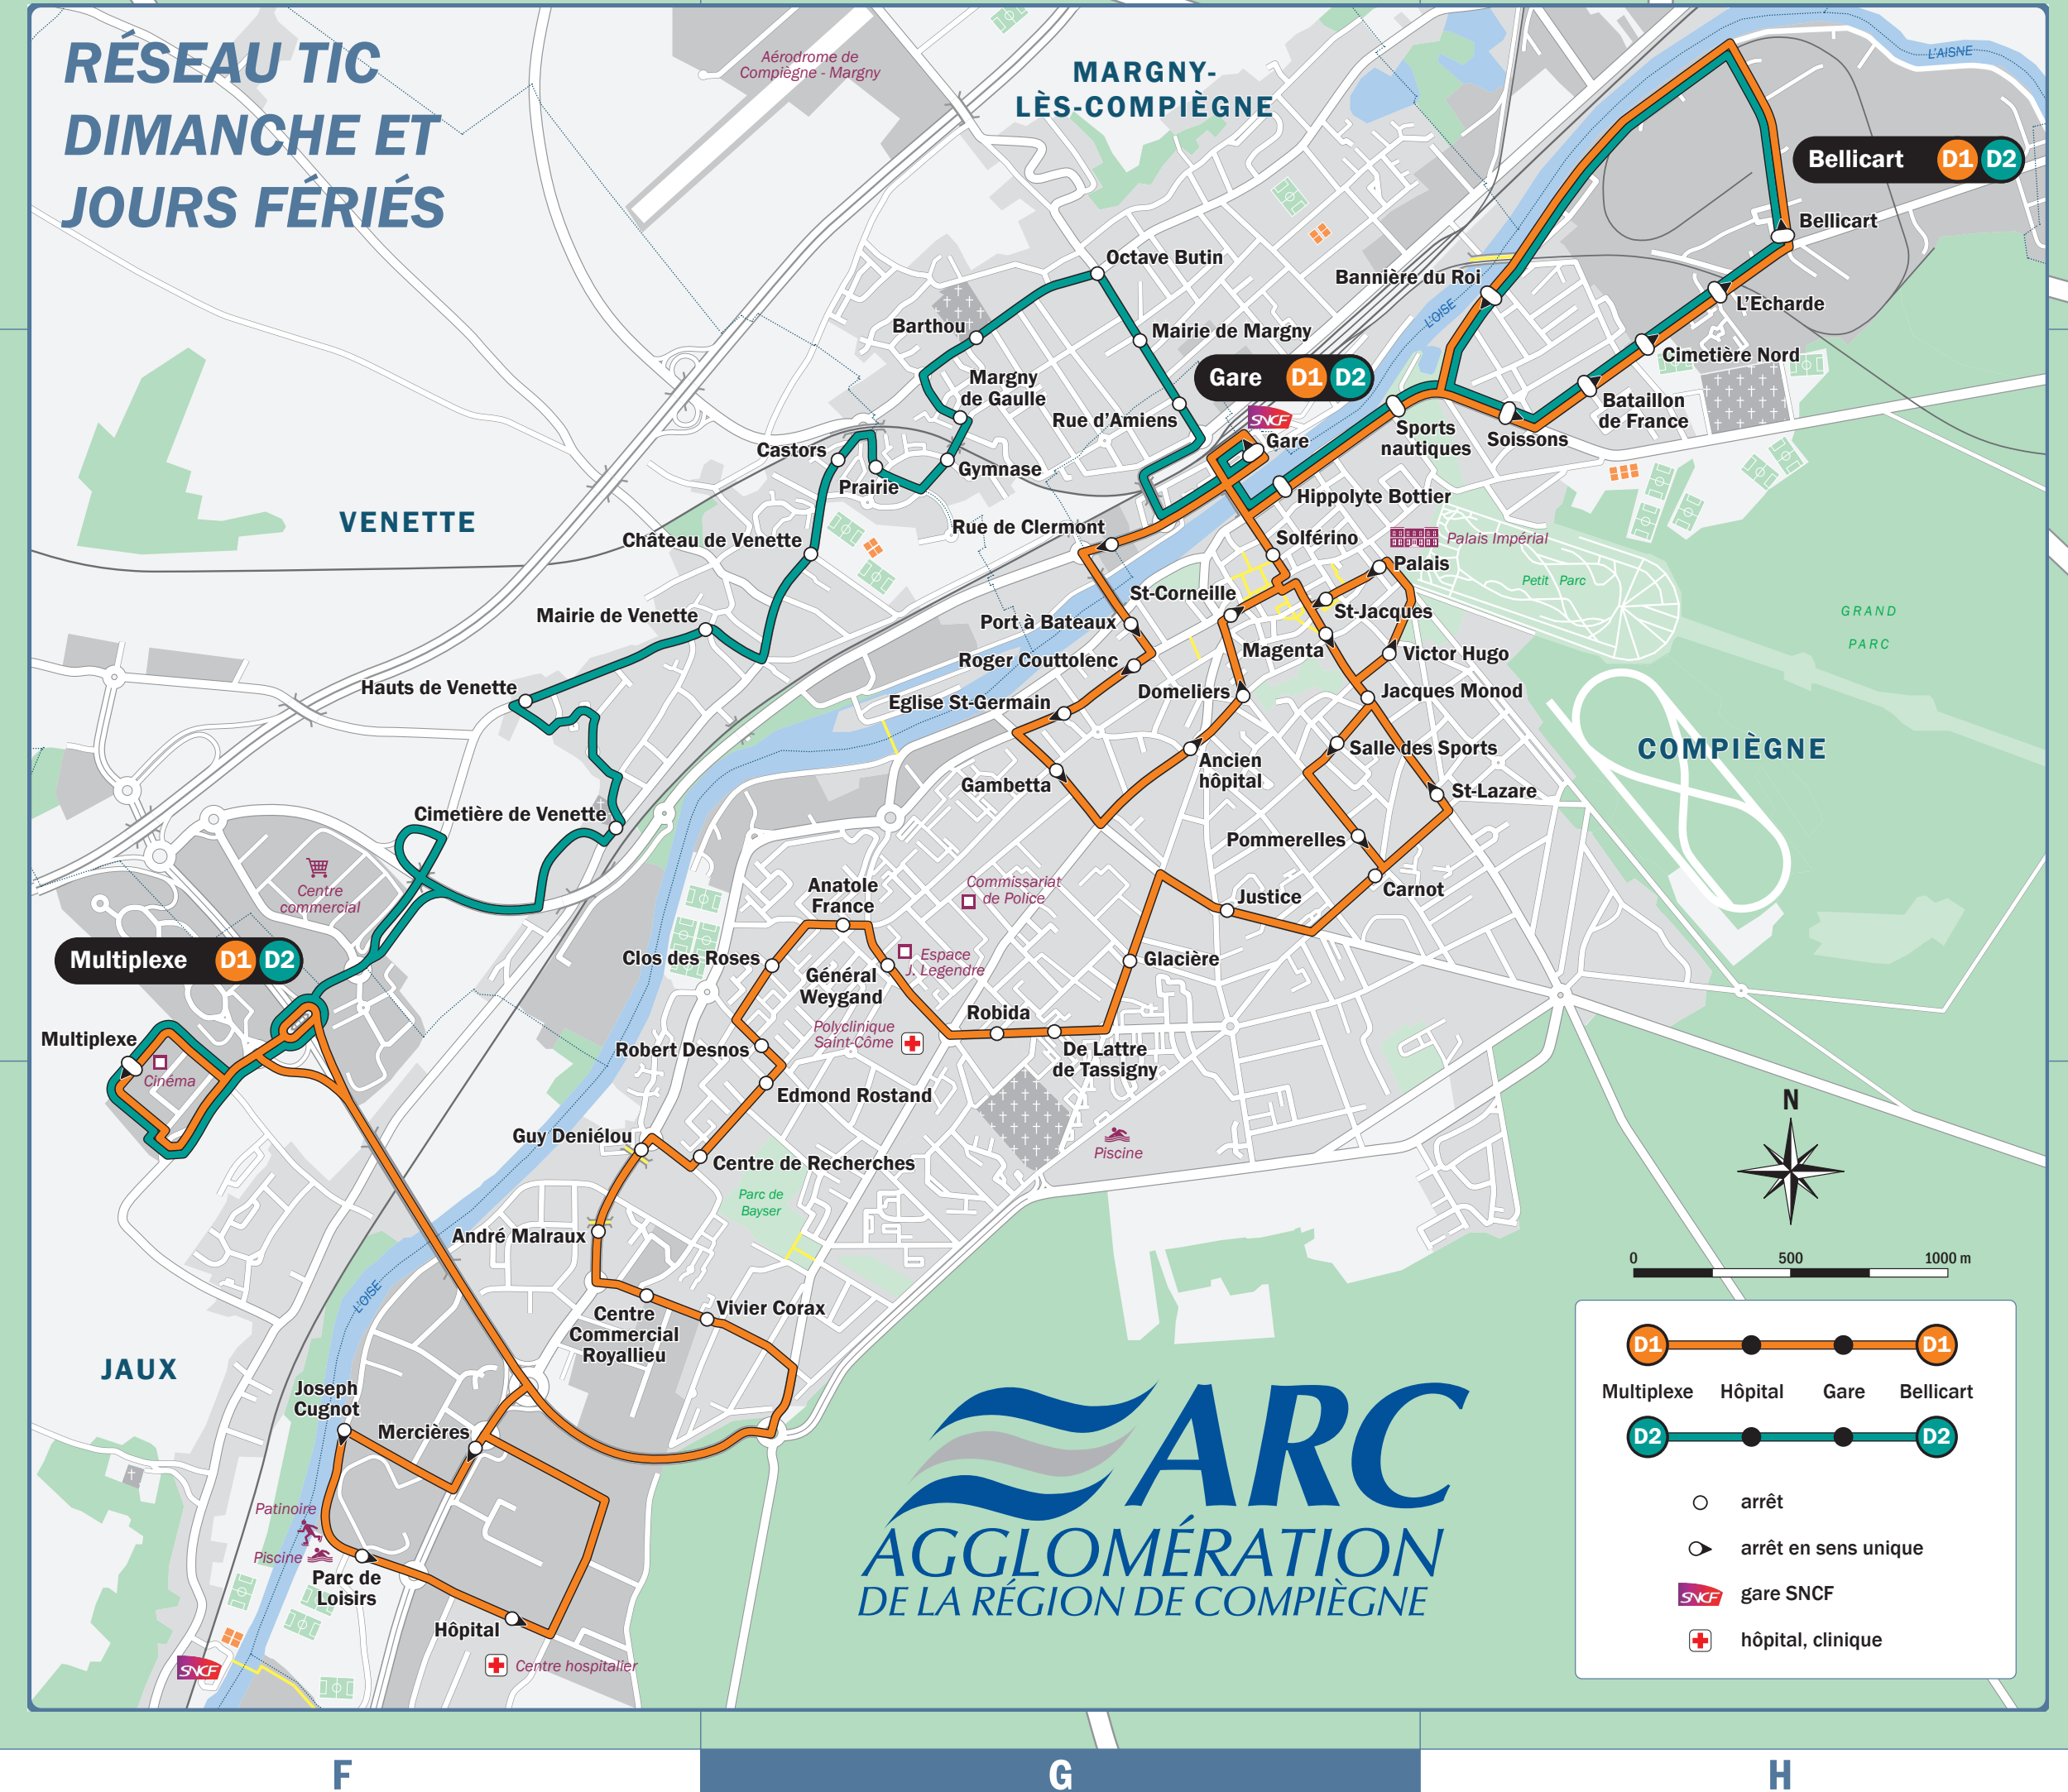

INDEX DES RUES

Table listing street names and their corresponding grid coordinates (e.g., Acaulas, rue des B4 D2).

INDEX DES ARRÊTS TIC

Table listing public transport stops and their corresponding grid coordinates (e.g., Abbaye, C5 E2).

INDEX DES BÂTIMENTS: Agglomération de la Région de Compiègne. Lists various public buildings and their locations.

ETABLISSEMENTS SCOLAIRES: Lists educational institutions such as collèges, lycées, and gymnases.

INDEX DES BÂTIMENTS (continued): Lists various administrative and cultural buildings.

EN UN FLASH, ACCÉDEZ À TOUTE L'INFO VOYAGEUR. oise-mobilite.fr 0 970 150 150

0 500 1000 m